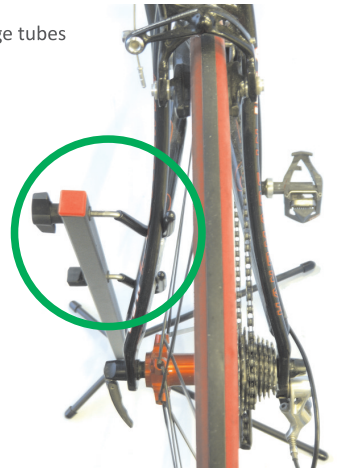

BICYCLE SUPPORT

C-10-FS

Can be adapted, to the LEFT, to the right

Enough space between hook and wheel so that the wheel can rotate during adjustment, lubrication and cleaning.

VTT

Racing Bike

Urban bike