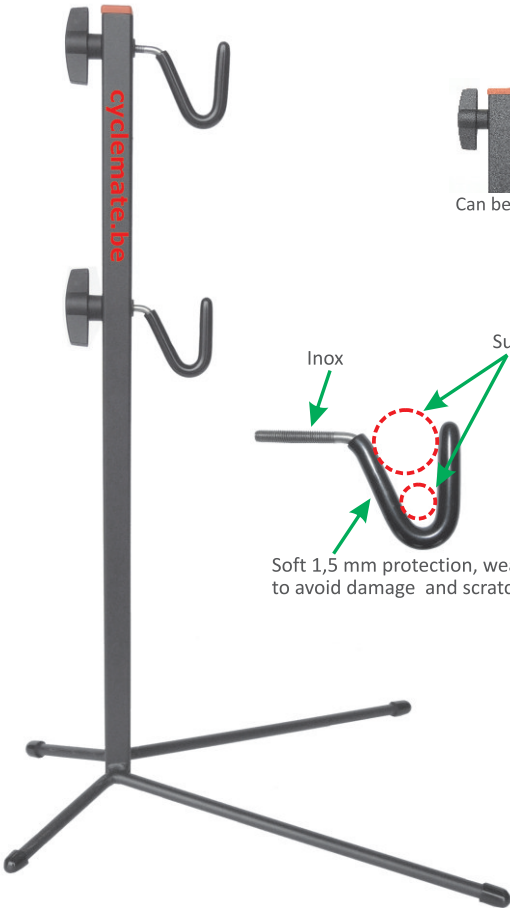

BICYCLE SUPPORT

C-10-FS

Can be adapted, to the LEFT, to the right

Enough space between hook and wheel so that the wheel can rotate during adjustment, lubrication and cleaning.

VTT

Racing Bike

Urban bike